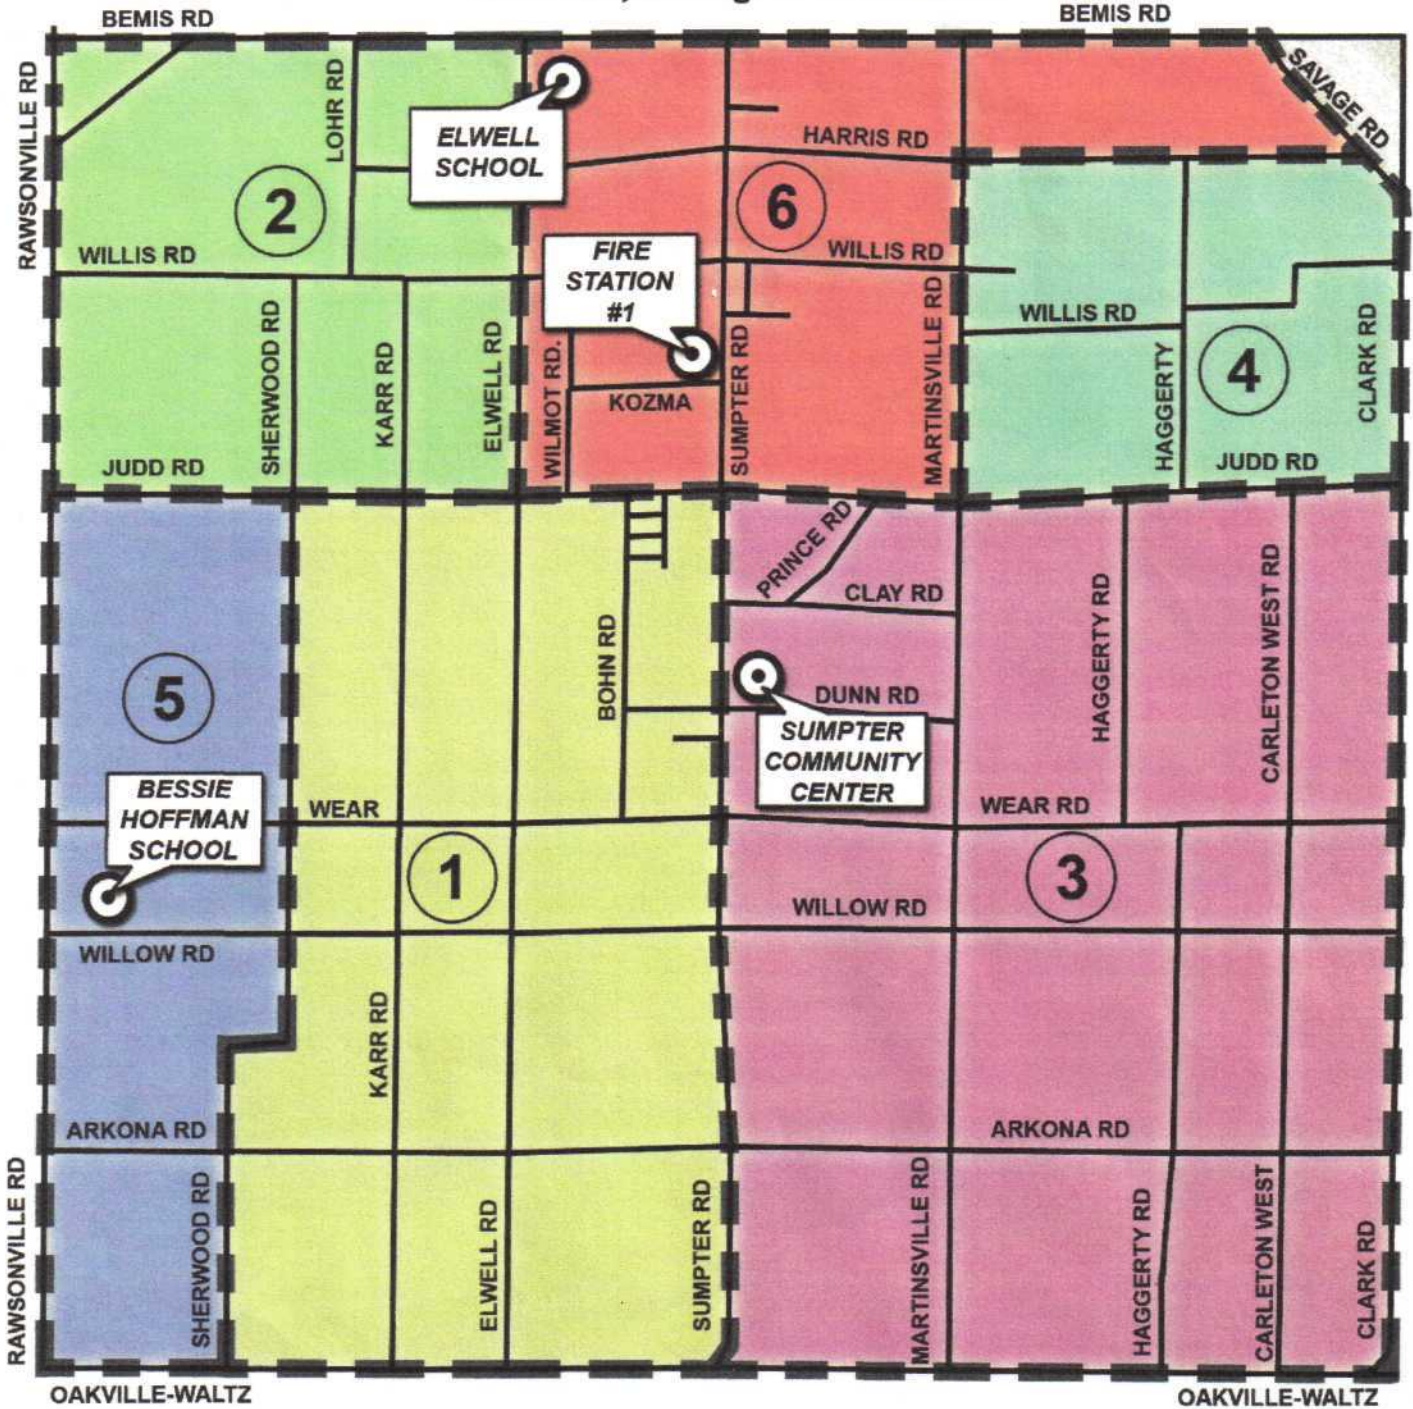

**SUMPTER TOWNSHIP**  
 23480 Sumpter Road  
 Belleville, Michigan 48111-9600

Precinct No.	Location	Address
1	SUMPTER COMMUNITY CENTER	23501 SUMPTER RD.
2	ELWELL SCHOOL	17601 ELWELL RD.
3	SUMPTER COMMUNITY CENTER	23501 SUMPTER RD.
4	FIRE STATION #1	20550 SUMPTER RD.
5	BESSIE HOFFMAN SCHOOL	50700 WILLOW RD.
6	FIRE STATION #1	20550 SUMPTER RD.